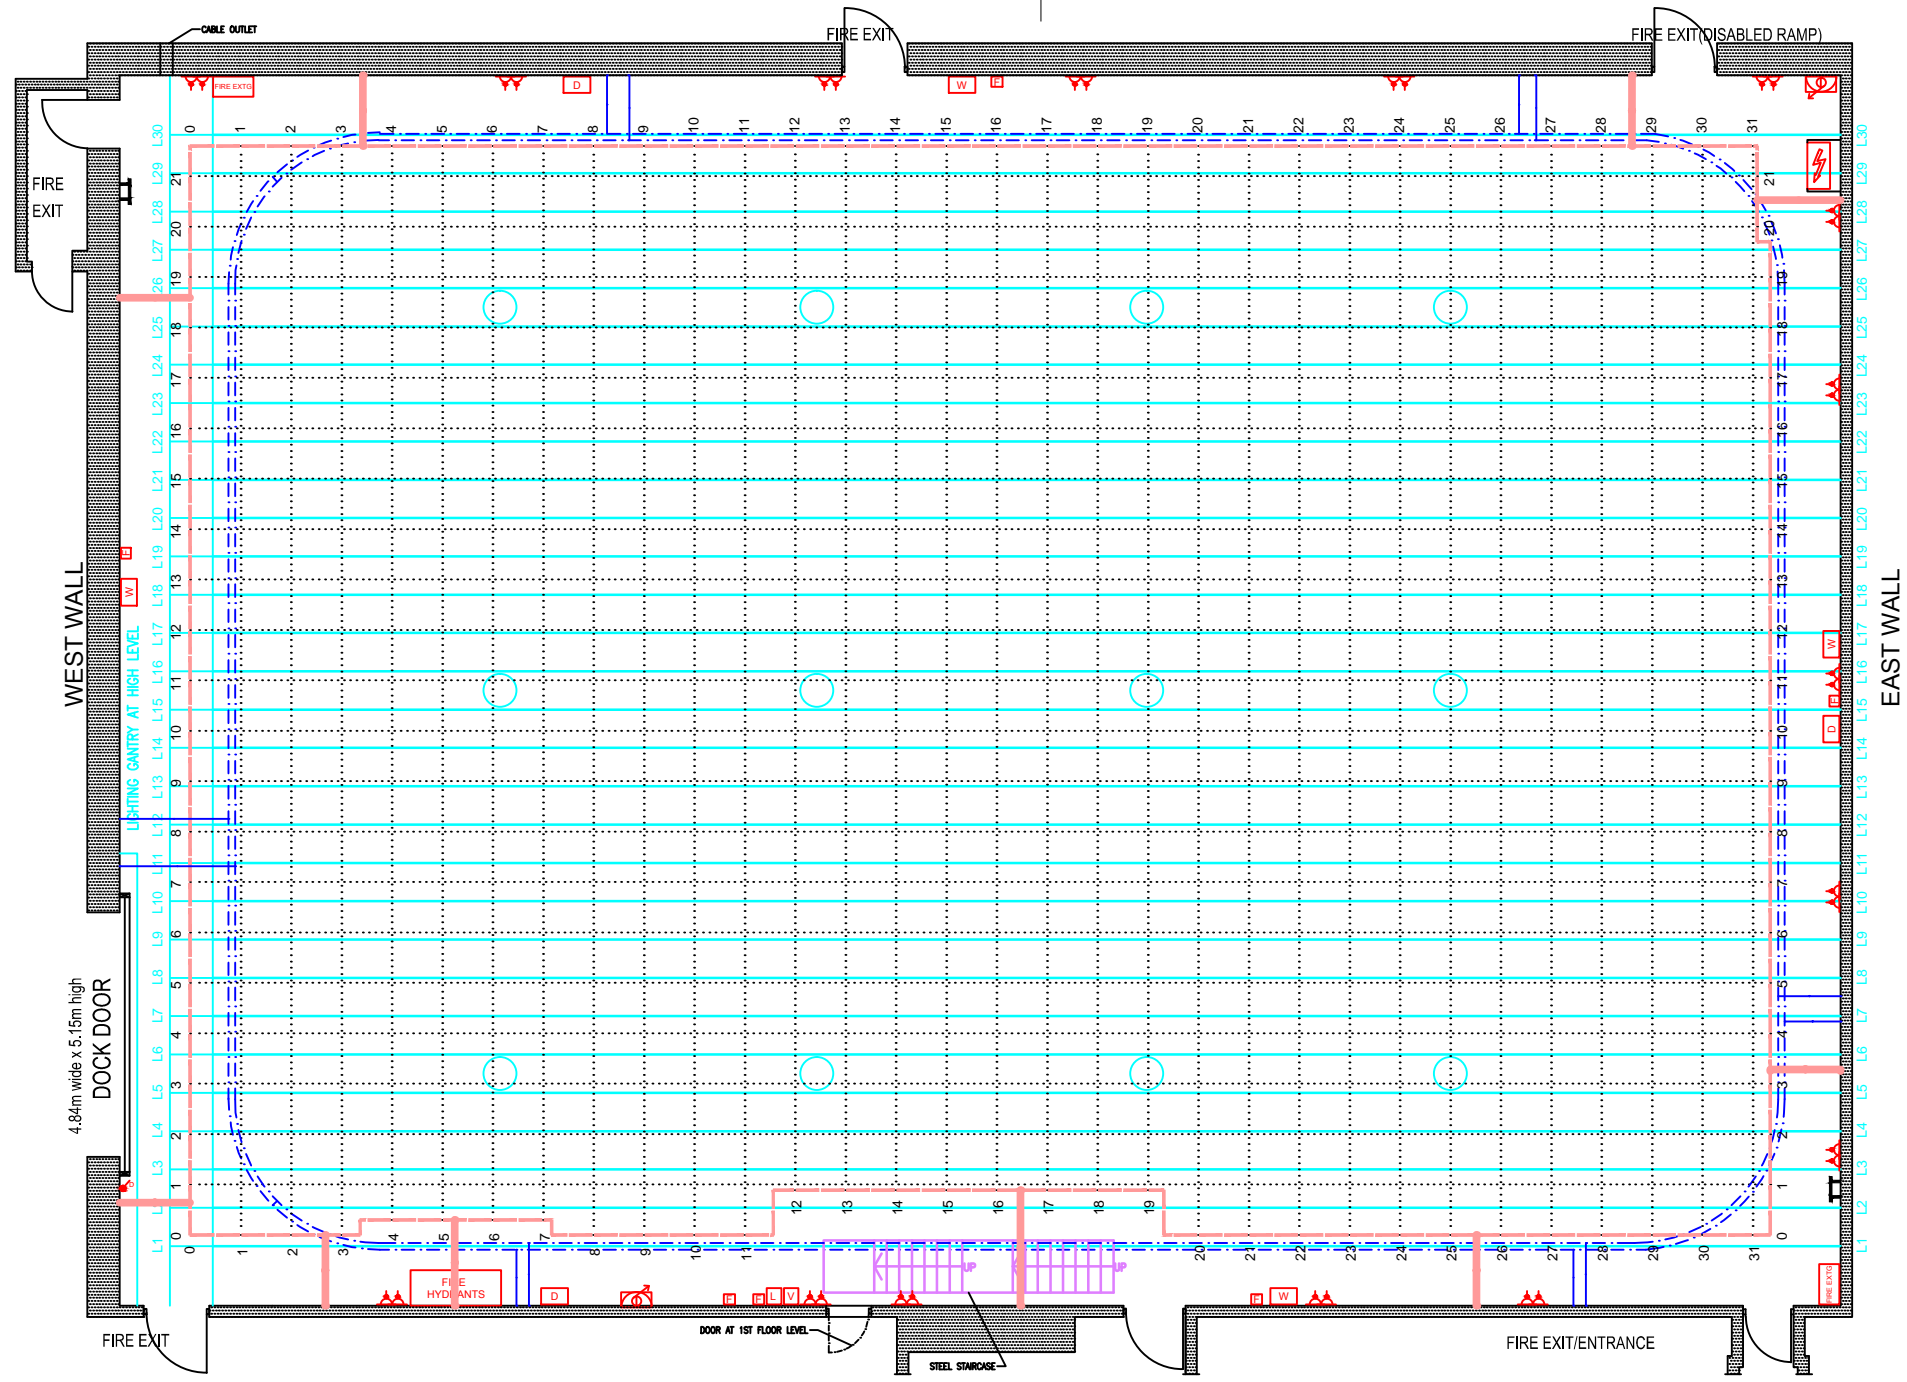

ALL DIMENSIONS TO BE CHECKED ON SITE PRIOR TO ANY COMMENCEMENT OF WORKS

TV STUDIO 2 | EXISTING GROUND FLOOR

PINEWOOD STUDIOS

TV STUDIO 2 DIMENSIONS	
STAGE LENGTH	= 111' 8" [34.1m]
STAGE WIDTH	= 79' 7" [24.3m]
GROUND FLOOR AREA	= 8,912 ft² [828m²]

PROJECT MANAGEMENT DEPARTMENT

PROJECT
PINEWOOD STUDIOS
TV STUDIO 2

DRAWING TITLE
EXISTING GROUND FLOOR

SCALE	DATE	DRAWN BY
1:150 @ A3	01-10-13	SDM